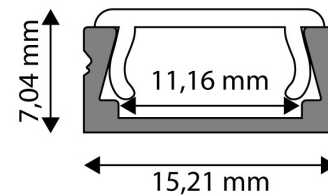

PRODUCT OUTLINE