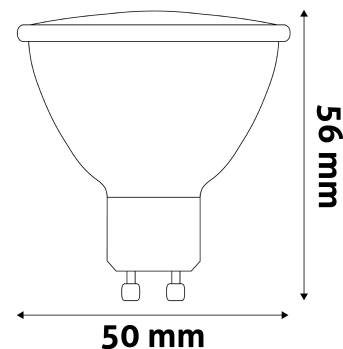

Wattage:	7W
Voltage:	220-240V
Beam angle:	36°
Dimmability:	No
Lumen output:	620lm
Color temperature:	4 000K
Lifetime:	25 000h
Energy class:	G
CRI:	80
IP standard:	IP20

BOX PICTURE

Avide LED Spot Alu+Plastic 7W GU10 36° NW 4000K

Page: 2/3

PRODUCT SIZE

Diameter:	50mm
Height:	56mm

CARDBOARD BOX

EAN:	5999562288726
Packaging:	1/b 100/c 4800/p
Dimensions:	51mm x 94mm x 51mm
Net weight:	24g
Gross weight:	32g

CARTON

EAN:	5999562288733
Packaging:	1/b 100/c 4800/p
Dimensions:	280mm x 280mm x 272mm
Net weight:	2.4kg
Gross weight:	3.2kg

PALLET EXAMPLE

Height:	
Width:	120cm (std Euro pallet)
Depth:	80cm (std Euro pallet)
Cartons per pallet:	48carton/pallet
Cartons per row:	
Net weight:	115.2kg
Gross weight:	153.6kg

PRODUCT PICTURE

PRODUCT OUTLINE