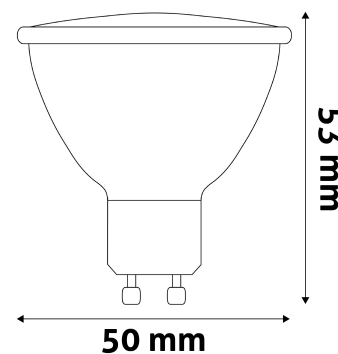

PRODUCT OUTLINE