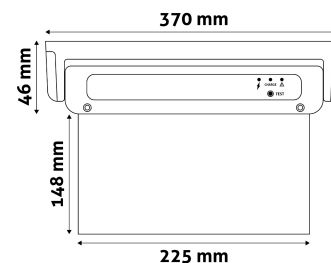

Page: 2/3

PRODUCT SIZE

Width:	370mm
Height:	225mm
Depth:	46mm

CARDBOARD BOX

EAN:	5999097911229
Packaging:	1/b 10/c 280/p
Dimensions:	375mm x 55mm x 235mm
Net weight:	416g
Gross weight:	485g

CARTON

EAN:	5999097911236
Packaging:	1/b 10/c 280/p
Dimensions:	570mm x 395mm x 250mm
Net weight:	4.16kg
Gross weight:	4.85kg

PALLET EXAMPLE

Height:	
Width:	120cm (std Euro pallet)
Mepth:	80cm (std Euro pallet)
Cartons per pallet:	28carton/pallet
Cartons per row:	
Net weight:	116.48kg
Gross weight:	135.8kg

PRODUCT PICTURE

PRODUCT OUTLINE